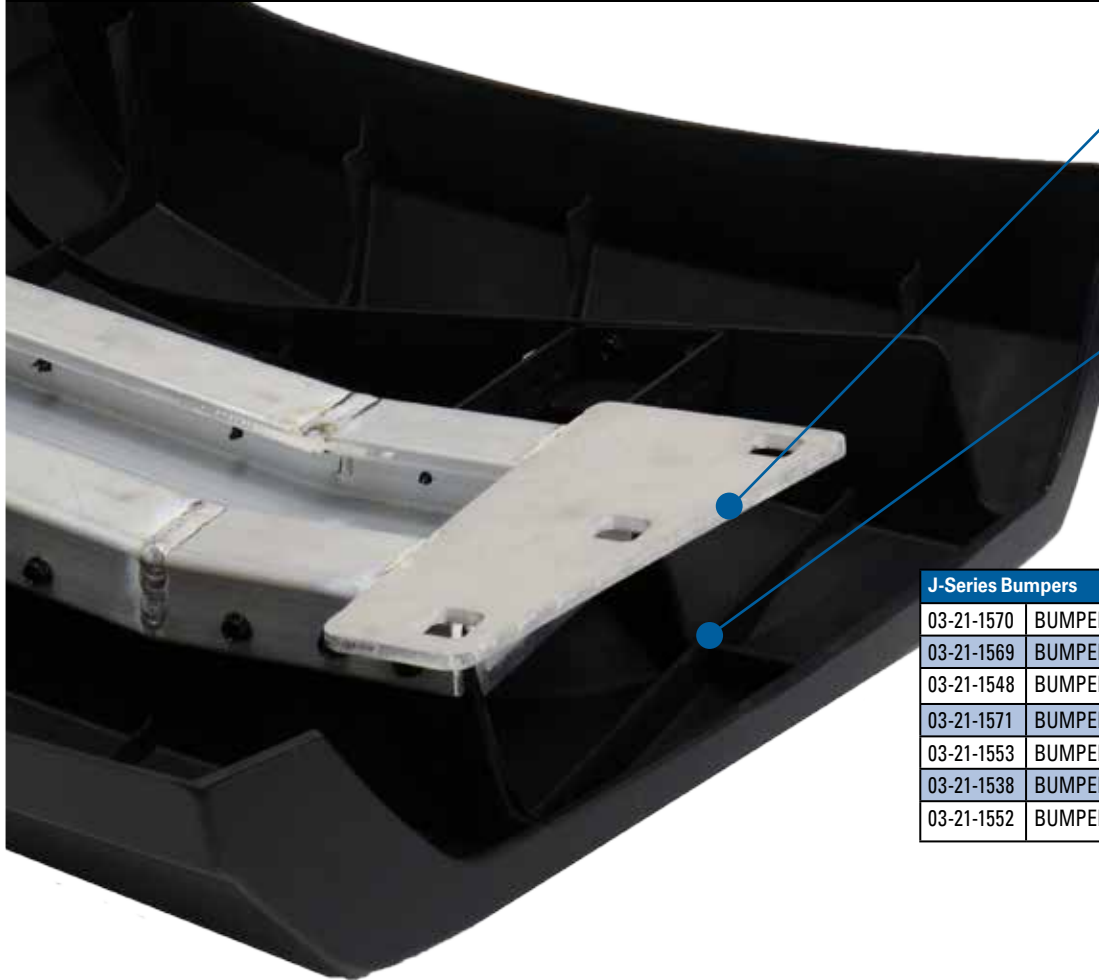

MCI® J-Series Bumpers

Information Sheet

Stainless Steel Brackets

Self-restoring energy absorbing polyurethane modules and a reinforcing backstructure provides full-length support

J-Series Bumpers	
03-21-1570	BUMPER ASM-FRONT CURBSIDE
03-21-1569	BUMPER ASM-FRONT CENTER
03-21-1548	BUMPER-FRONT CENTER W/O CHANNEL ASSY
03-21-1571	BUMPER ASM-FRONT ROADSIDE
03-21-1553	BUMPERETTE ASM-REAR,CURB SIDE
03-21-1538	BUMPER-REAR,CENTER
03-21-1552	BUMPERETTE ASM-REAR, ROADSIDE