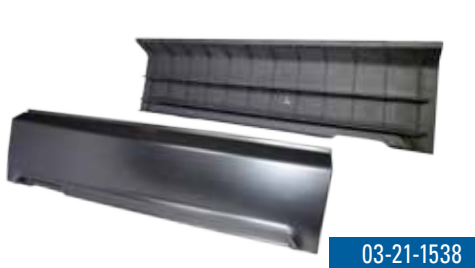

03-21-1538