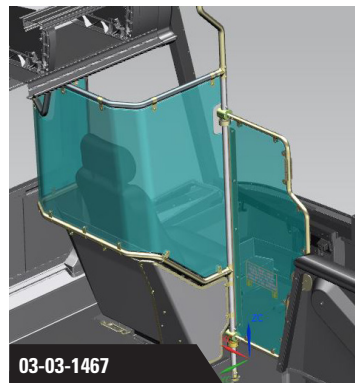

- Supports social distancing
- Protects drivers and riders
- Deflects projectiles
- Robust/permanent solution

PN / Status	Make	Model	Description
03-03-1467	MCI	D4005/D4505 (2011 MY+)	Panel Inst'l - Drvr Mod, Aisle Gate, Sed/Dr, PU Pass Mod Pnl
6483681	MCI	D4500 (Prior 2015 MY)	Kit-Stanchion, D, Commuter SVP
6485395	MCI	D4500 (Prior 2015 MY)	Kit-Barrier, Door, D Commuter SVP - <i>must include 6483681</i>
03-03-1435	MCI	D4005/D4505 (2015 MY+)	High Guard Driver's Shield - Clear, Low Roof
03-03-1409	MCI	D4005/D4505 (2015 MY+)	High Guard Driver's Shield - Clear
03-03-1410	MCI	D4005/D4505 (2015 MY+)	High Guard Driver's Shield - Black
102038/A	MCI	D4505 (Non-commuter/Prior 2015 MY)	High Guard Driver's Shield