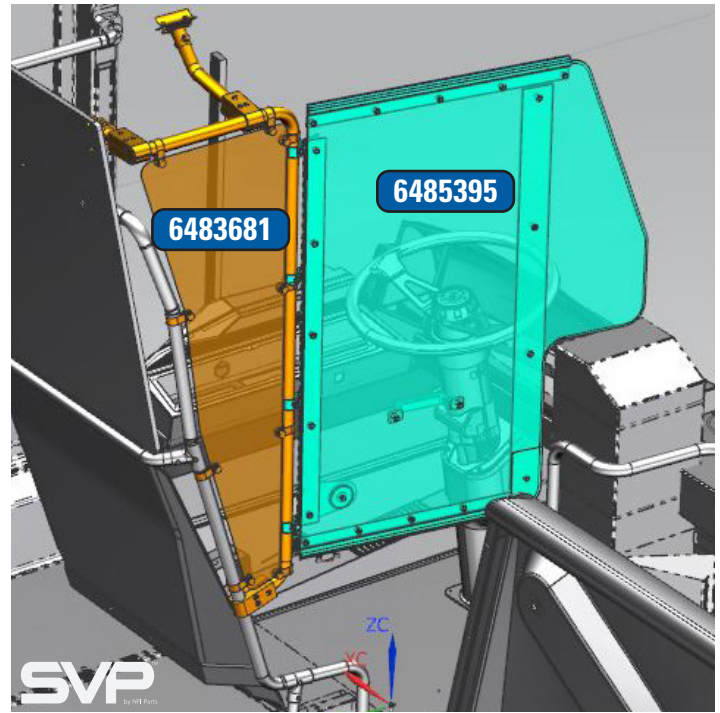

Driver Protection Systems

INFORMATION SHEET

nfi.parts™

MCI

NEW FLYER

MCI D Coaches

NFI Parts Offers the Latest in Driver Protection Systems