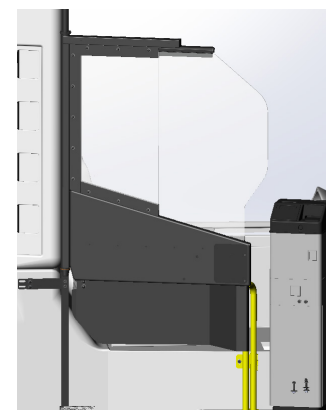

Extended glass 6483564

There are 2 Options for Stanchion Kits

Must be ordered 1 for each DPS kit to complete the install.

Vehicles with an existing Farebox Pedestal as highlighted in the left image below must order the Pedestal Mount Kit. All others should use the Floor Mount Kit as shown in the right image below.