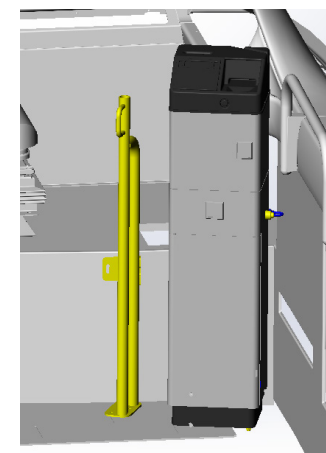

Floor Mount Stanchion Kit 6483572

NFI Part No.	Description	Options
6483564	DPS-UNIVERSAL XCELSIOR EXT/SLIDE	Extended Glass Profile
6483561	DPS-UNIVERSAL XCELSIOR STD/SLIDE	Standard Glass Profile
6483572	STANCHION KIT-NO PEDESTAL DPS STD XCELSIOR	Floor Mounting
6483567	STANCHION KIT-W/ PEDESTAL DPS STD XCELSIOR	Pedestal Mounting

Information on this sheet is subject to change at the discretion of NFI Parts and/or its affiliates. Contact your NFI Parts solutions manager or customer service representative for further details. All product names, trademarks, and registered trademarks are property of their respective owners. NFI Parts disclaims any proprietary interest in the marks and names of others.

nfi.parts™
www.nfi.parts

NEW FLYER

U.S. & Canada
800.665.2637

MCI

U.S. 800.323.1290
Canada 800.665.0155
partsstore.nfi.parts