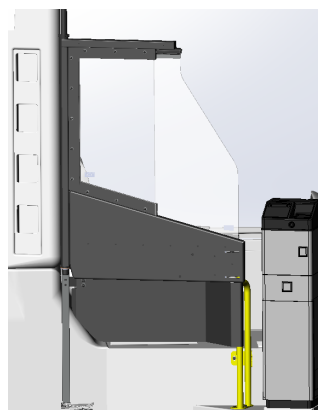

Universal Xcelsior Driver Protection Systems (DPS) INFORMATION SHEET

nfi.parts™

MCI

NEW FLYER

TRANSIT APPLICATION

AROWGuard Universal Xcelsior Solution

Available for New Flyer Xcelsior buses.

Application: Assault and Virus Protection

Fit: Universal Xcelsior design fits around most farebox installations, may require minor adjustments to install

Cost: Dependent on Style (STD or EXT) and volume

The AROWGuard Universal Xcelsior DPS

Available in 2 options.

Standard glass 6483561