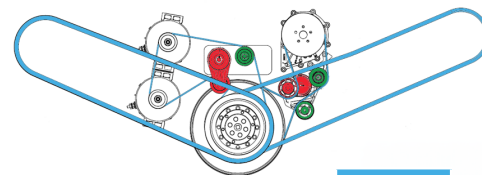

# Belts, Tensioner, and Pulley Kits For X12, ISX, DD13 Engines

INFORMATION SHEET

nfi.parts

**Belt and pulley kits are a cost effective way to assure you have all the parts you need to complete the job!**

Belts

Pulleys

Tensioners

X12

Qty	Part No.	Description
1	08-27-1483	TENSIONER-BELT
1	3106238	PULLEY - IDLER, CUMMINS
1	08-27-1369	BELT-X12, WATER PUMP
1	6493481	BELT-ALTERNATOR
1	08-04-1176	PULLEY - IDLER
1	08-27-1447	TENSIONER-BELT
1	6489032	PULLEY-IDLER HD
1	08-27-1538	BELT-A/C CMPRSR,SVX,MATCHED SET

ISX

Qty	Part No.	Description
1	08-27-1311	BELT-FAN DRIVE,J,ISX,DD13
2	6391675	PULLEY - IDLER
1	08-27-1321	BELT-DUAL 55SI ALTERNATOR,ISX12
1	3106238	PULLEY - IDLER, CUMMINS
1	6405891	TENSIONER, ALTERNATOR BELT
1	08-27-1538	BELT-A/C CMPRSR,SVX,MATCHED SET