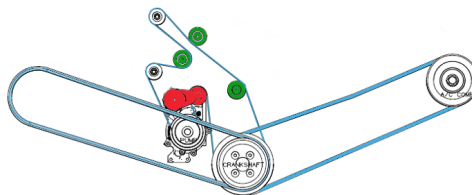

# Belts, Tensioner, and Pulley Kits For X12, ISX, DD13 Engines

INFORMATION SHEET

nfi.parts

**Belt and pulley kits are a cost effective way to assure you have all the parts you need to complete the job!**

Belts

Pulleys

Tensioners

X12

Qty	Part No.	Description
1	08-27-1483	TENSIONER-BELT
1	3106238	PULLEY - IDLER, CUMMINS
1	08-27-1369	BELT-X12, WATER PUMP
1	6493481	BELT-ALTERNATOR
1	08-04-1176	PULLEY - IDLER
1	08-27-1447	TENSIONER-BELT
1	6489032	PULLEY-IDLER HD
1	08-27-1538	BELT-A/C CMPRSR,SVX,MATCHED SET

ISX

Qty	Part No.	Description
1	08-27-1311	BELT-FAN DRIVE,J,ISX,DD13
2	6391675	PULLEY - IDLER
1	08-27-1321	BELT-DUAL 55SI ALTERNATOR,ISX12
1	3106238	PULLEY - IDLER, CUMMINS
1	6405891	TENSIONER, ALTERNATOR BELT
1	08-27-1538	BELT-A/C CMPRSR,SVX,MATCHED SET