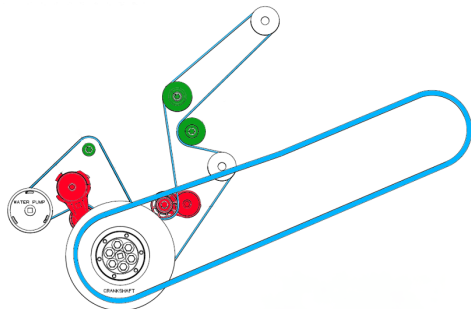

# Belts, Tensioner, and Pulley Kits For X12, ISX, DD13 Engines

INFORMATION SHEET

nfi.parts

**Belt and pulley kits are a cost effective way to assure you have all the parts you need to complete the job!**

Belts

Pulleys

Tensioners

X12

Qty	Part No.	Description
1	08-27-1483	TENSIONER-BELT
1	3106238	PULLEY - IDLER, CUMMINS
1	08-27-1369	BELT-X12, WATER PUMP
1	6493481	BELT-ALTERNATOR
1	08-04-1176	PULLEY - IDLER
1	08-27-1447	TENSIONER-BELT
1	6489032	PULLEY-IDLER HD
1	08-27-1538	BELT-A/C CMPRSR,SVX,MATCHED SET

ISX

Qty	Part No.	Description
1	08-27-1311	BELT-FAN DRIVE,J,ISX,DD13
2	6391675	PULLEY - IDLER
1	08-27-1321	BELT-DUAL 55SI ALTERNATOR,ISX12
1	3106238	PULLEY - IDLER, CUMMINS
1	6405891	TENSIONER, ALTERNATOR BELT
1	08-27-1538	BELT-A/C CMPRSR,SVX,MATCHED SET

## FEATURES

- Maintain several key wear items with one kit
- Order one part number instead of 6-8 part numbers
- Save with a kit over purchasing individual parts

NFI Part No.	Engine	Description
6495707	Cummins X12	KIT-X12 BELTS, TENSIONER, IDLER PULLEYS (includes 4 belts, 3 pulleys, 2 tensioners)
6495733	Cummins ISX	KIT-ISX BELTS, TENSIONER, IDLER PULLEYS (includes 4 belts, 3 pulleys, 1 tensioner)
6496061	Detroit DD13	KIT-DD13 BELTS, TENSIONER, IDLER PULLEYS (includes 4 belts, 2 pulleys, 2 tensioners)