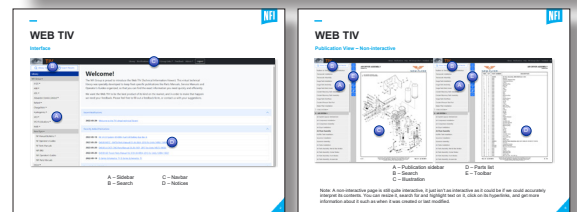

Information on this sheet is subject to change at the discretion of NFI Parts and/or its affiliates. Actual product may differ from photo. Contact your NFI Parts representative for further details. All product claims, names, trademarks, and registered trademarks are property of their respective owners. NFI Parts disclaims any proprietary interest in the marks and names of others.